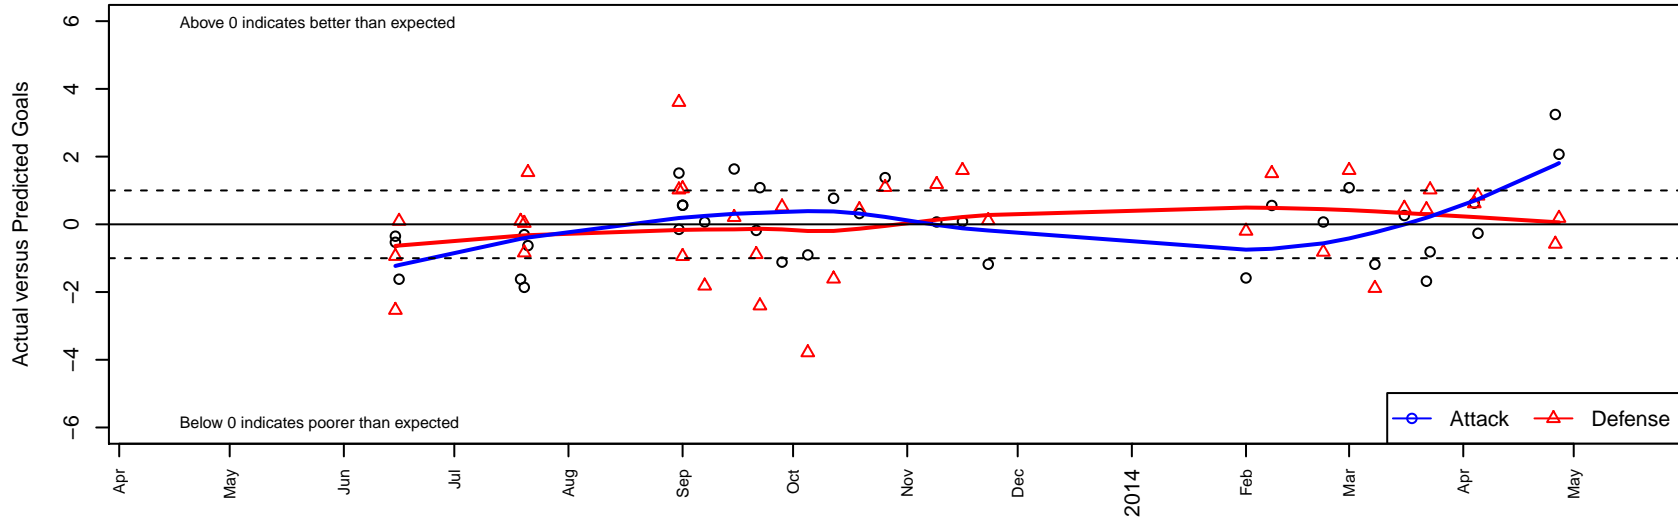

NW United Wedge B99

NW United FC
 Burlington, WA
 B99 total strength=1015
 attack=2.08 defense=2.14
 fall league = PSPL Classic 2 U14, Spr PSPL CI
 alt names used:
 Northwest United FC99 Wedge
 NW United FC B99 Wedge
 NORTHWEST UNITED B99 WEDGE (WA)

Venues played:
 Skagit Firecracker Silver U14
 TFA Nike Cup BU14
 Skagit Labor Day Kick U14-15
 PSPL Classic 2 U14
 Spr PSPL Classic 2 U14
 WA Cup BU14 Bronze U14

NW United Wedge B99
 Dots are actual minus expected GF (blue circles) and GA (red triangles).
 Blue line is smoothed change in attack strength. Red is smoothed change in defense strength.